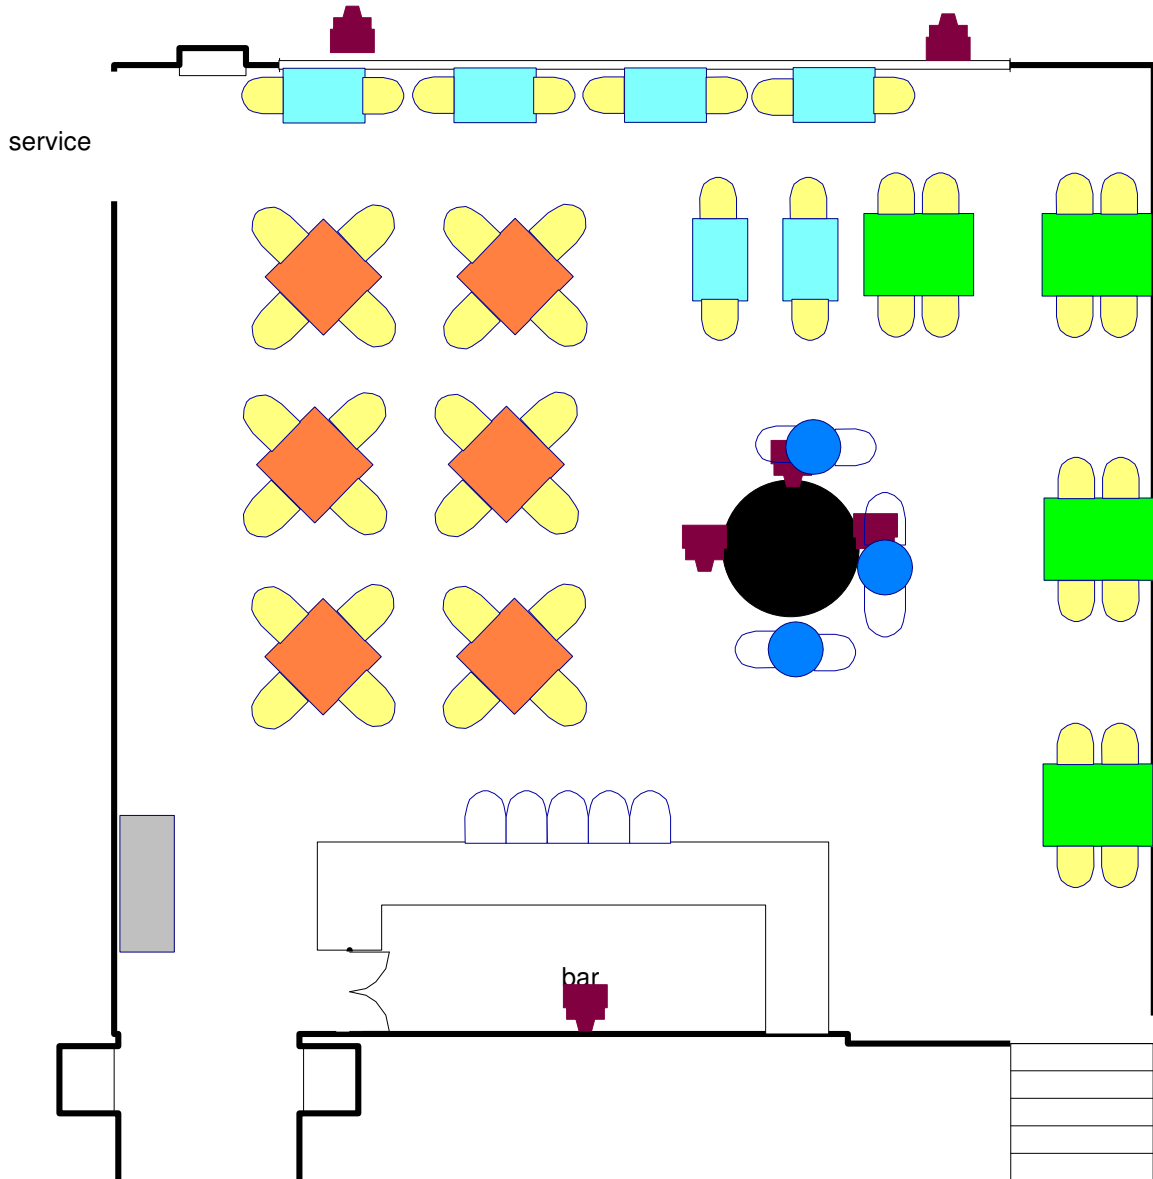

Hodad's

Reception Capacity = 76
Seated Capacity = 62

-  Short Chair (40)
-  Large Rectangle Table (4)
-  Bar Chair (11)
-  Belly Bar (8)
-  Square Table (6)
-  Small Rectangle Table (6)