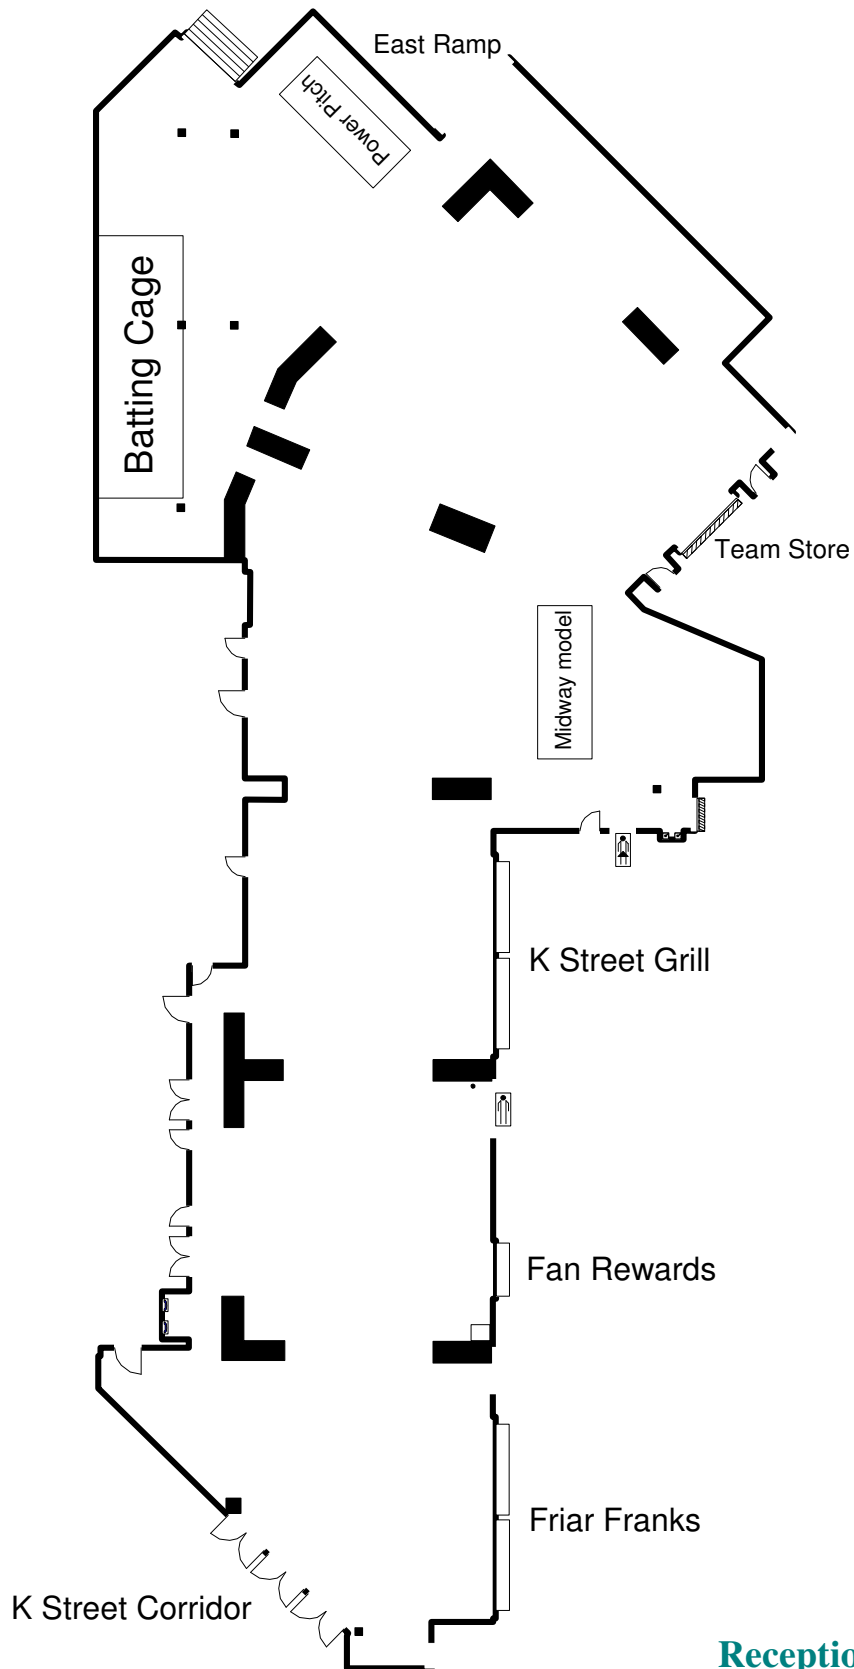

Power Alley

Reception Capacity = 825