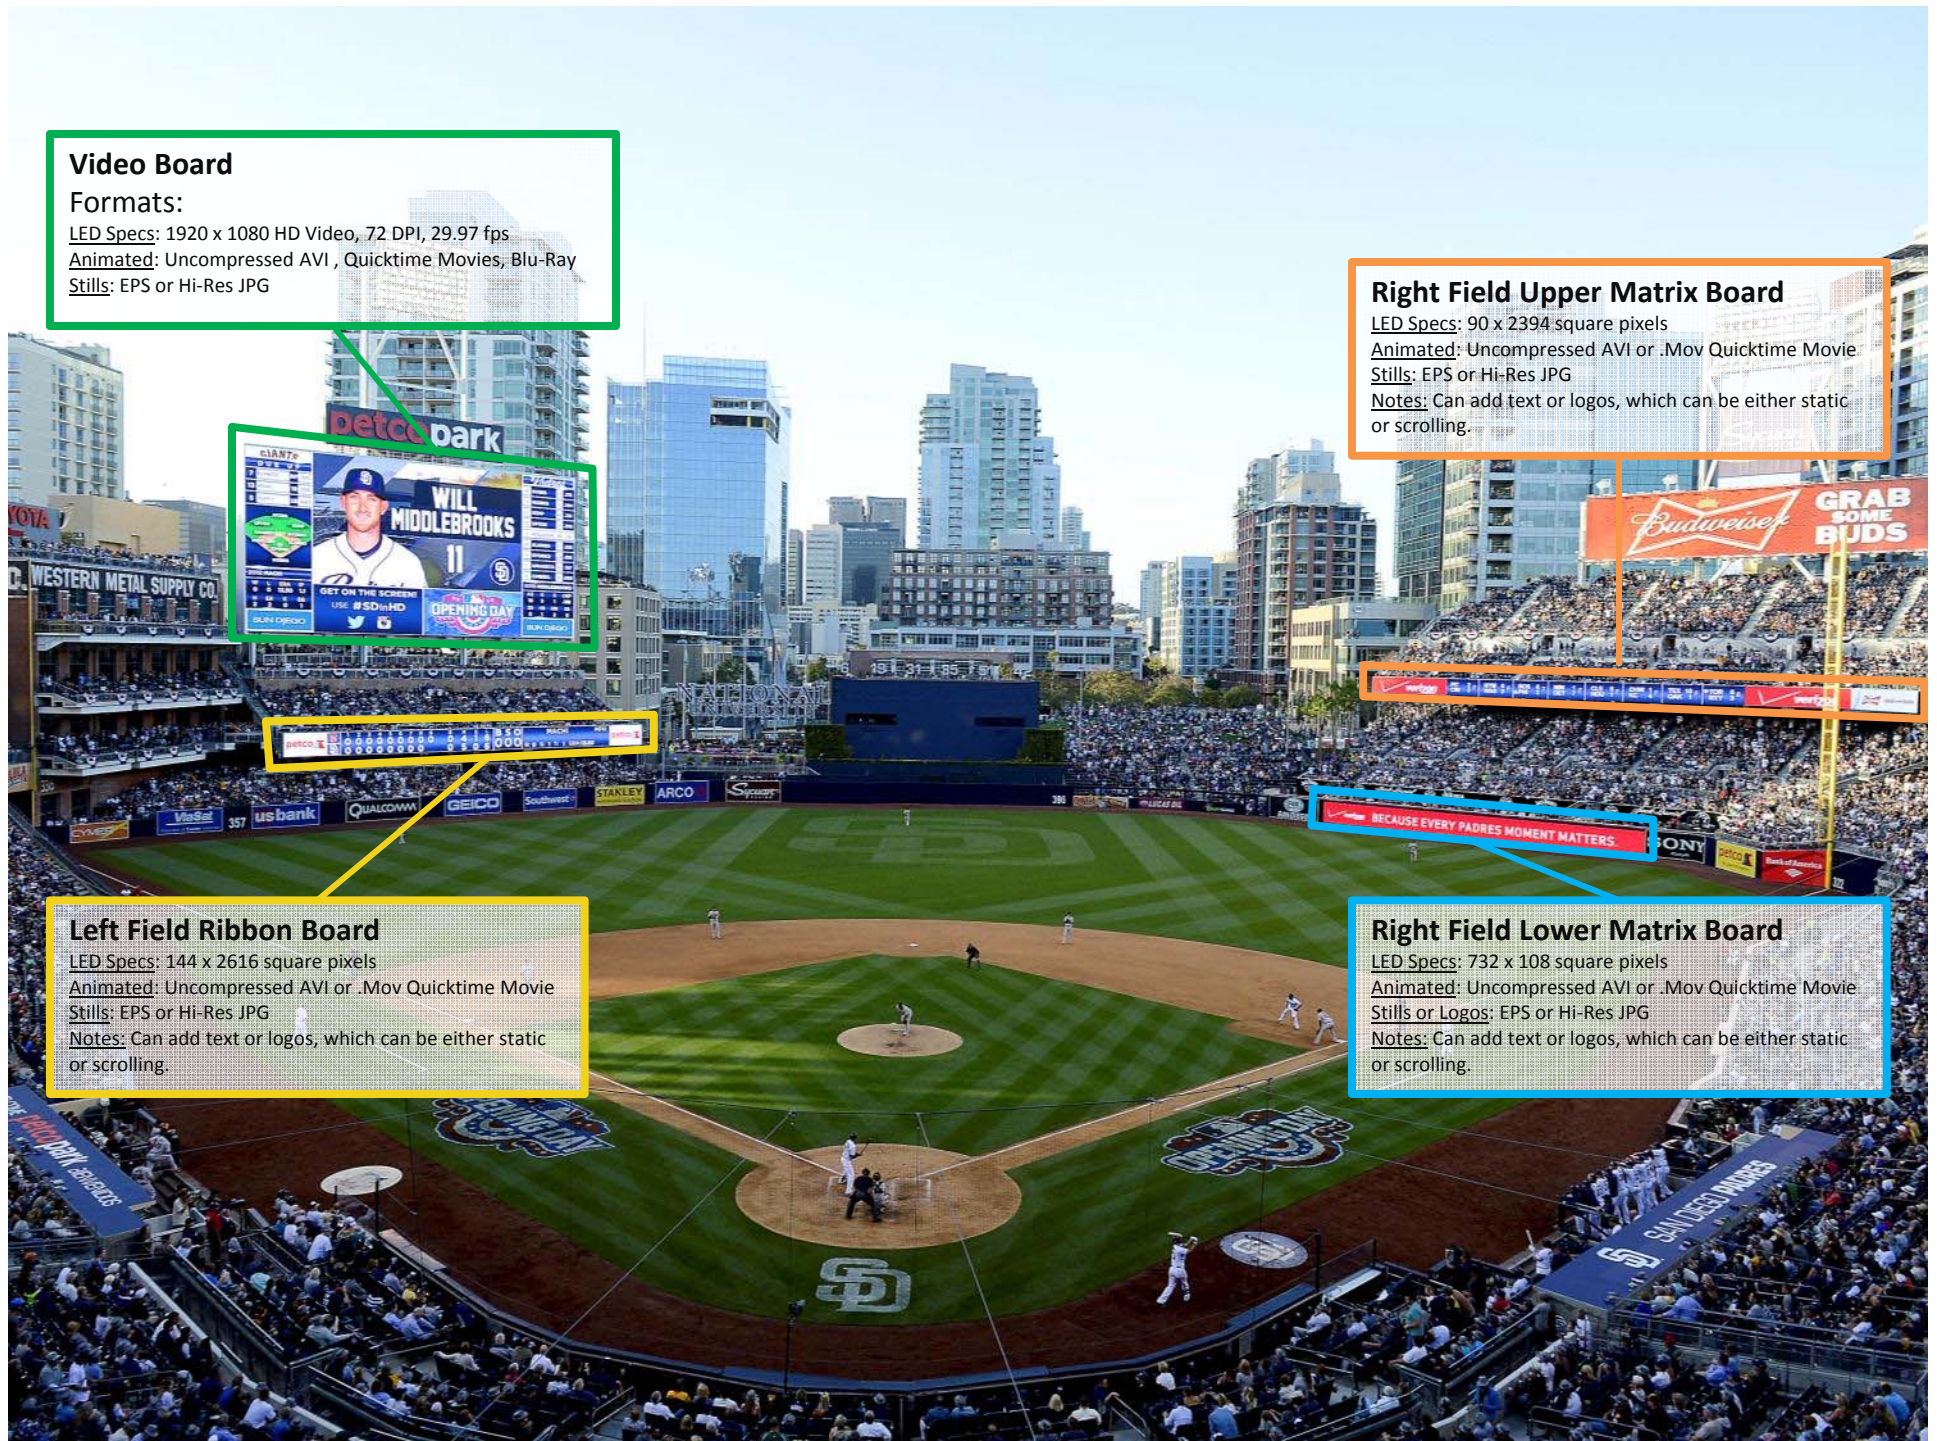

Video Board

Formats:

LED Specs: 1920 x 1080 HD Video, 72 DPI, 29.97 fps

Animated: Uncompressed AVI, Quicktime Movies, Blu-Ray

Stills: EPS or Hi-Res JPG

Right Field Upper Matrix Board

LED Specs: 90 x 2394 square pixels

Animated: Uncompressed AVI or .Mov Quicktime Movie

Stills: EPS or Hi-Res JPG

Notes: Can add text or logos, which can be either static or scrolling.

Right Field Lower Matrix Board

LED Specs: 732 x 108 square pixels

Animated: Uncompressed AVI or .Mov Quicktime Movie

Stills or Logos: EPS or Hi-Res JPG

Notes: Can add text or logos, which can be either static or scrolling.

Left Field Ribbon Board

LED Specs: 144 x 2616 square pixels

Animated: Uncompressed AVI or .Mov Quicktime Movie

Stills: EPS or Hi-Res JPG

Notes: Can add text or logos, which can be either static or scrolling.