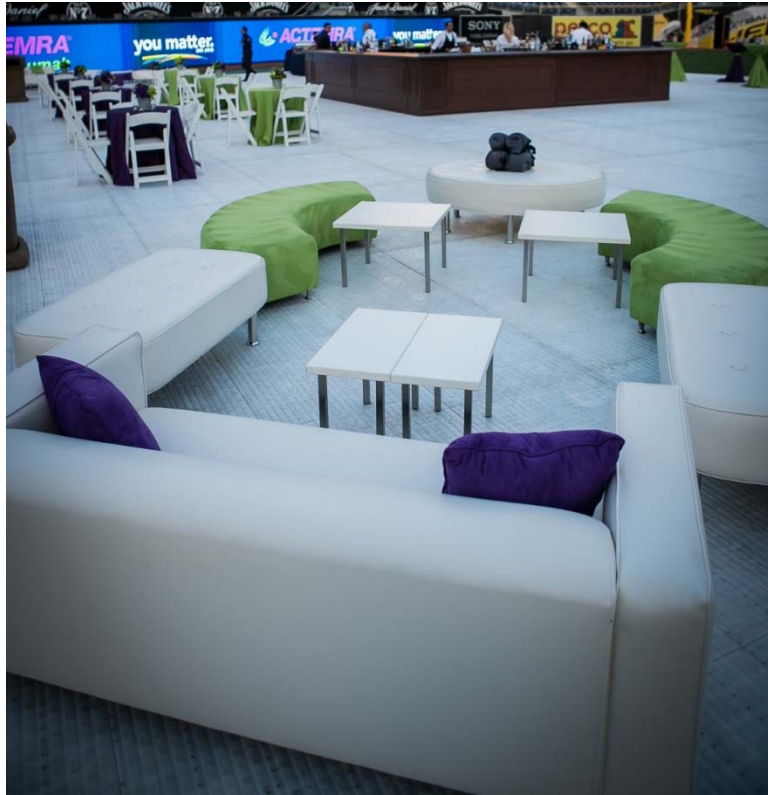

LOUNGE FURNITURE