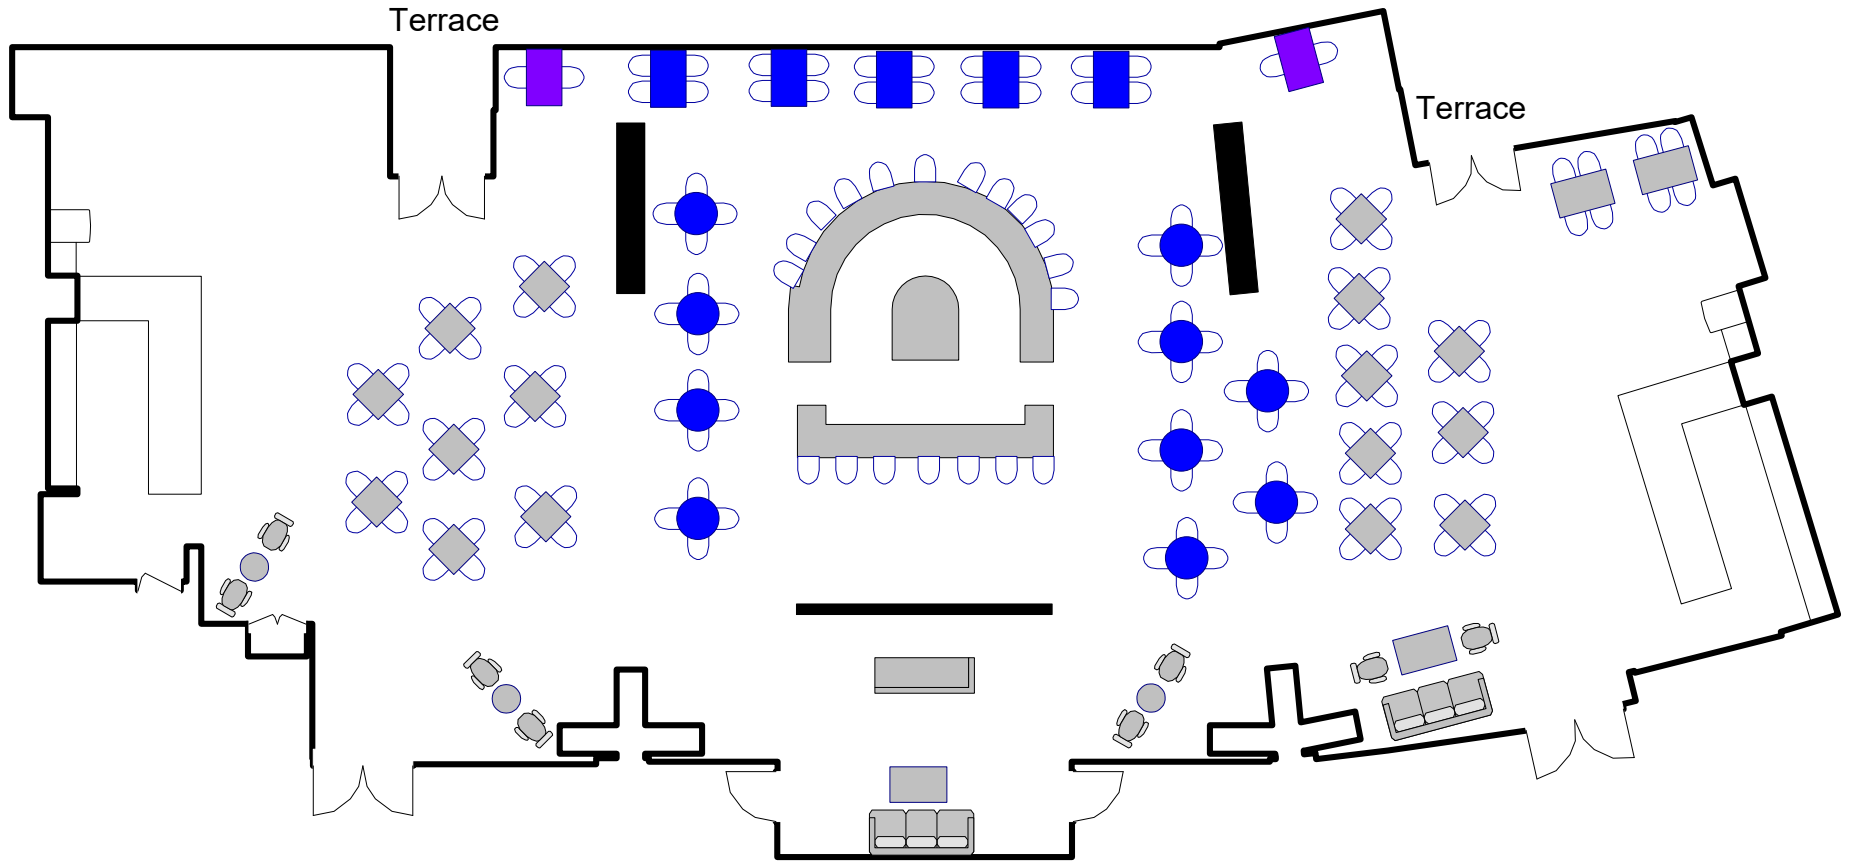

# Premier Club

-  = Low 4-Top (23 total tables = 92 seats)
-  = Cocktail Table - 4 Top (10 tables = 40 seats)
-  = Low 2-Top (2 tables = 4 seats)
-  = Bar Stool (19 total)