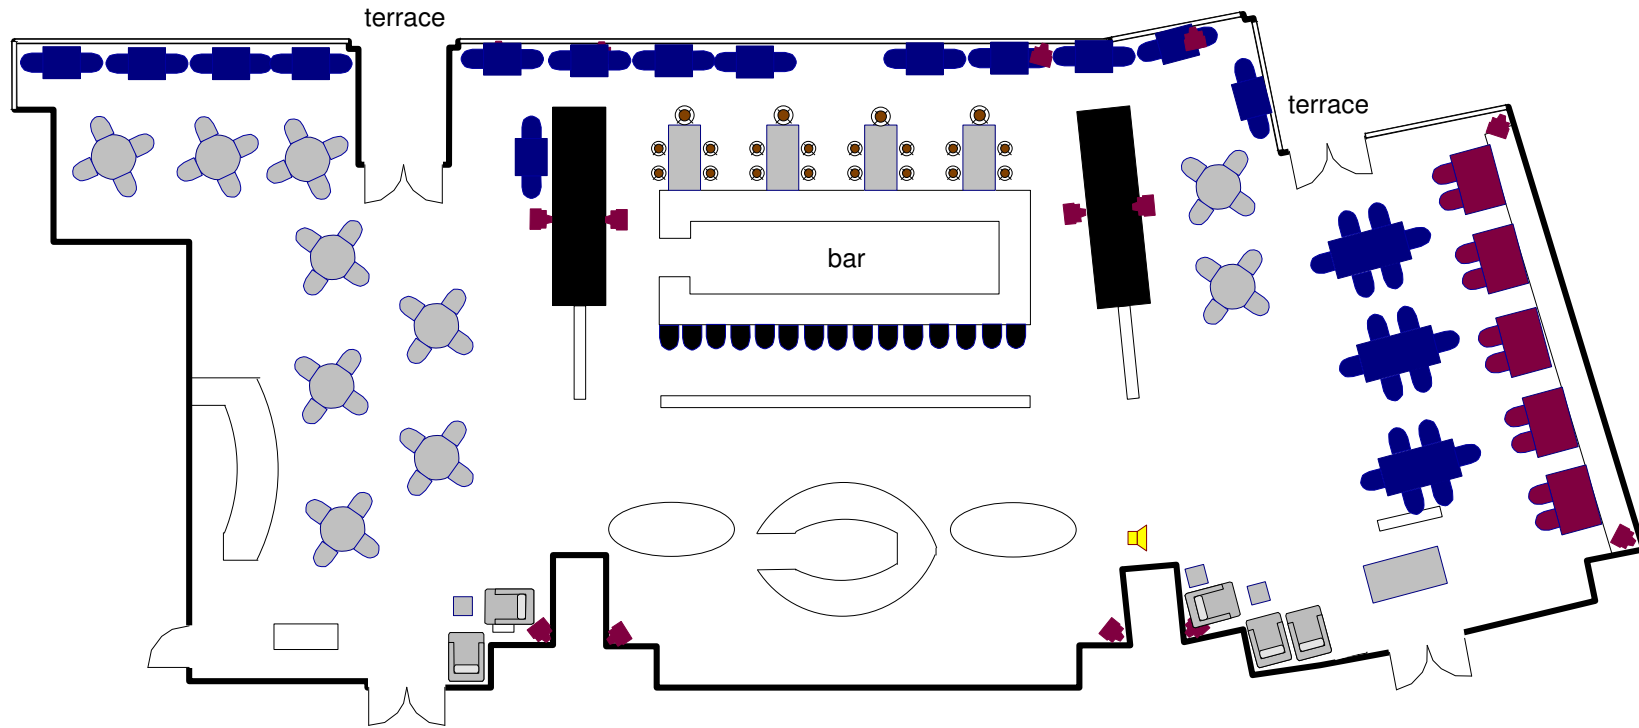

Premier Club

Premier Club Terrace

 Tall Chairs (36)

 Short Tables (9)
(4) Chairs each

 Tall Tables (9)

Reception Capacity = 80

Seated Capacity = 80