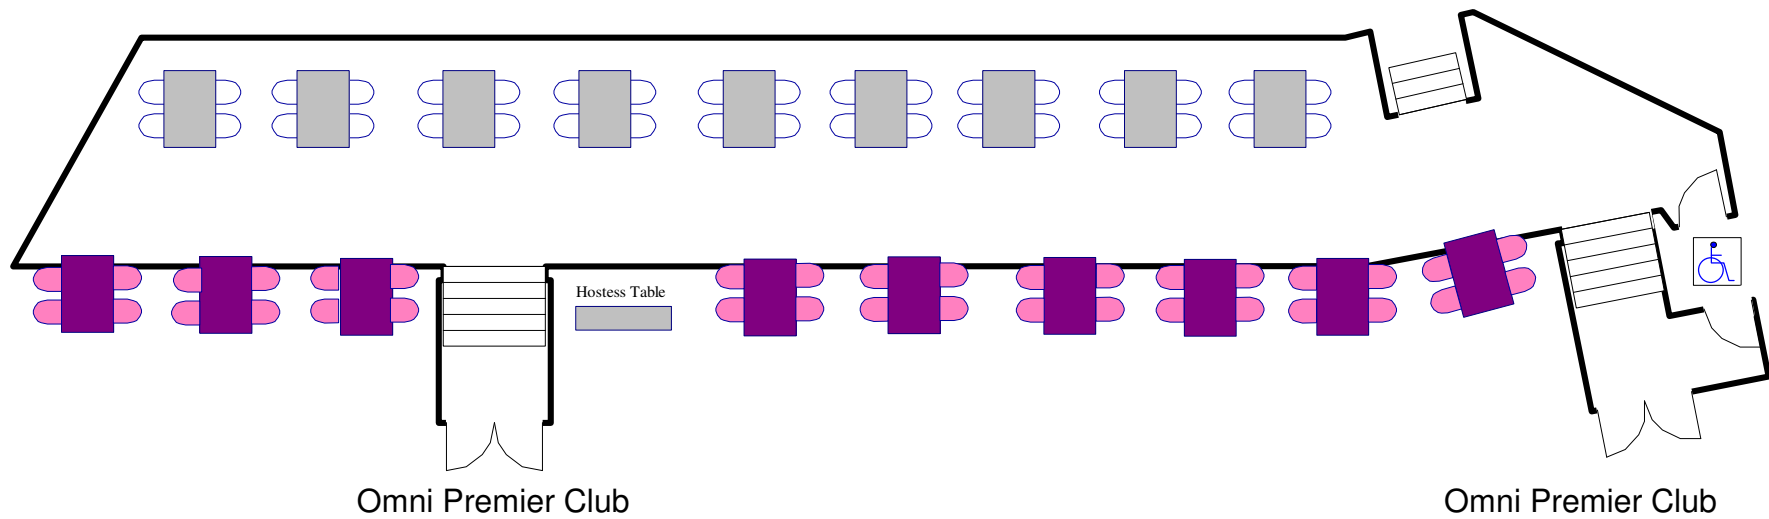

Premier Club

Premier Club Terrace

 Tall Chairs (36)

 Short Tables (9)
(4) Chairs each

 Tall Tables (9)

Reception Capacity = 80

Seated Capacity = 80