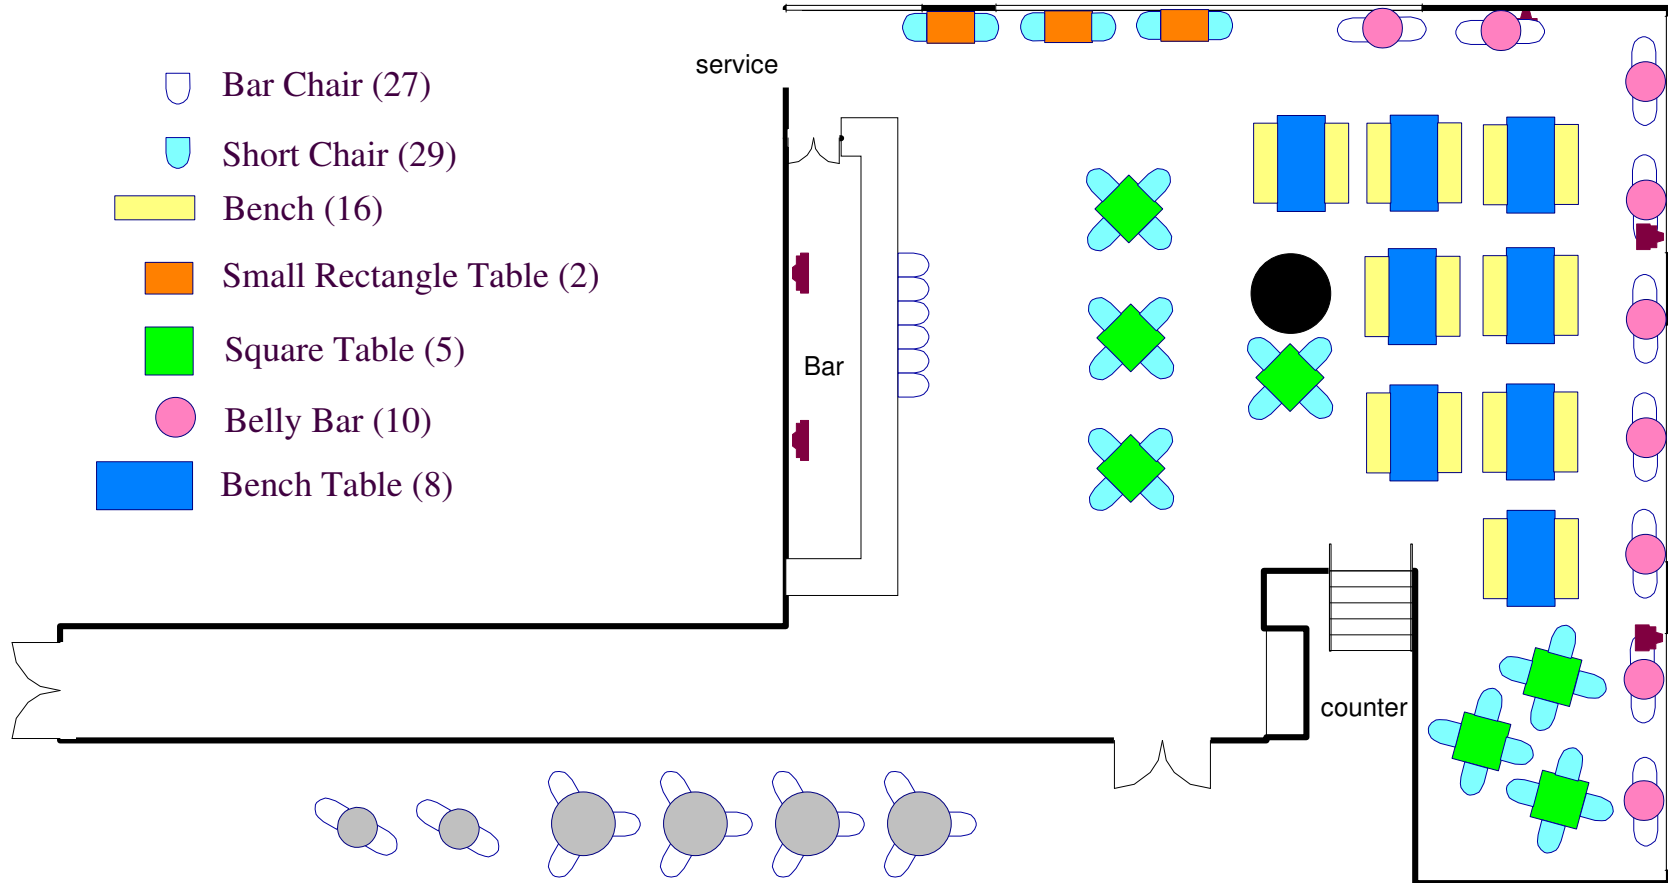

# The Draft

**Reception Capacity = 144**

**Seated Capacity = 96**