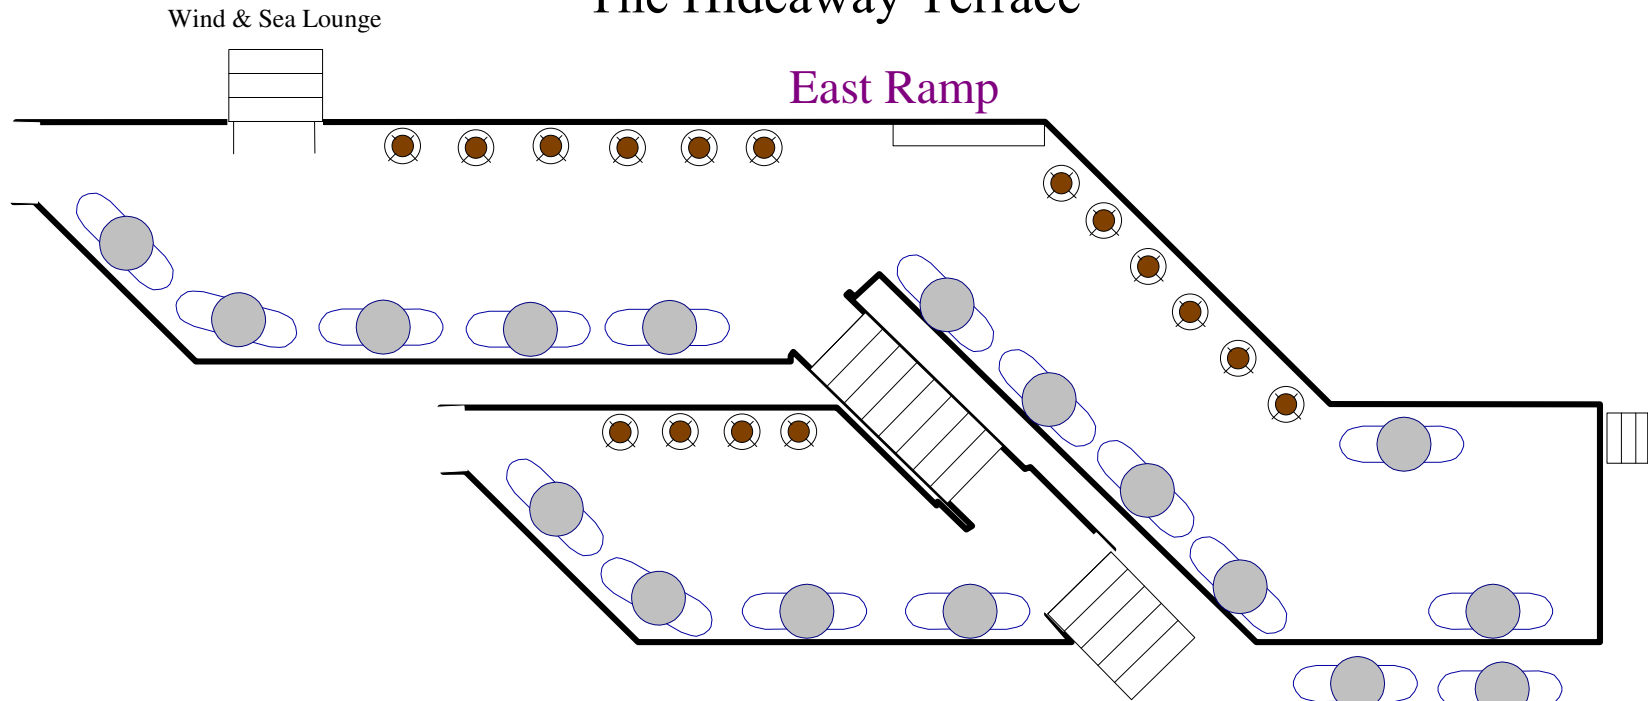

Vj g'J kf gcy c{

The Hideaway Terrace

 Tall Metal Tables (2.25in Diameter) (19)
Two Tall Metal Chairs

 Tall Metal Chairs (16)