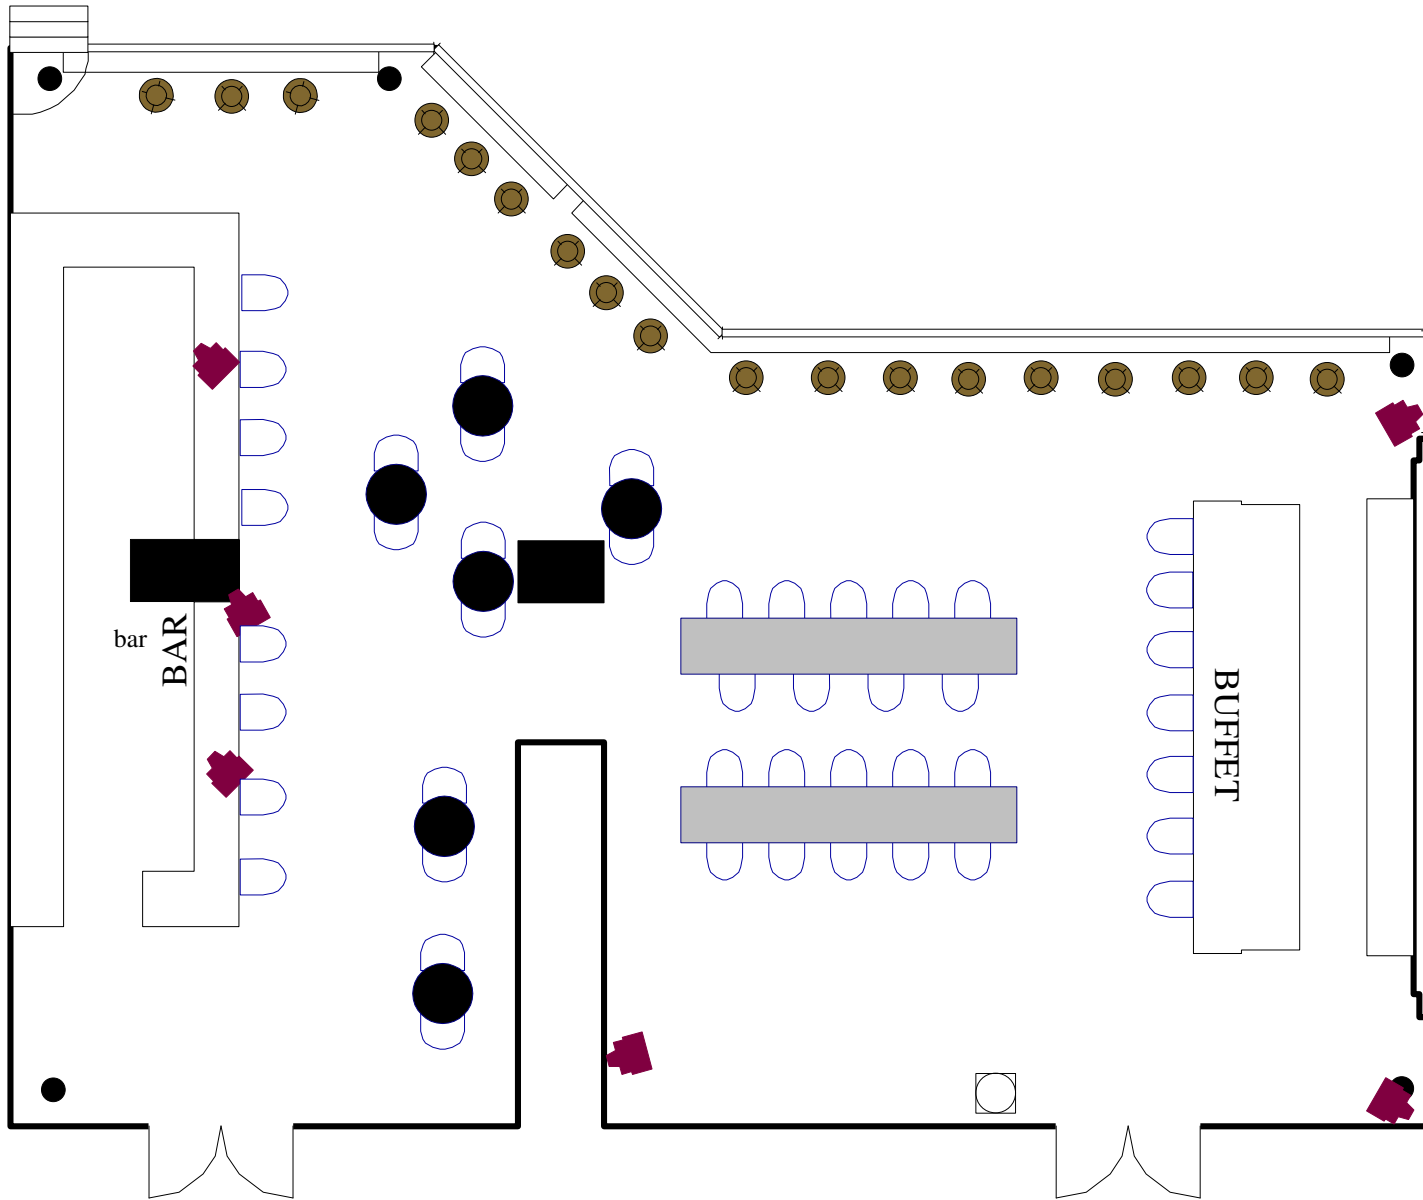

Vj g'J kf gcy c{

The Hideaway Terrace

 Tall Metal Tables (2.25in Diameter) (19)
Two Tall Metal Chairs

 Tall Metal Chairs (16)